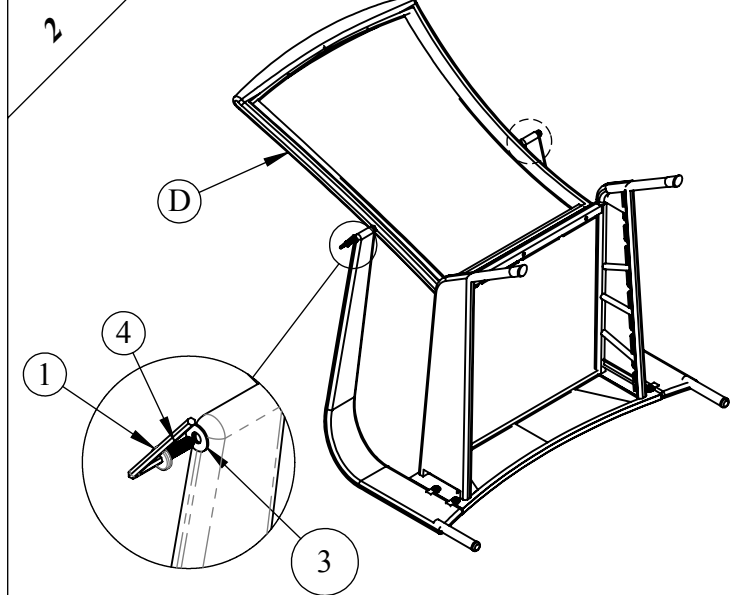

patioflare

ASSEMBLY INSTRUCTION /
INSTRUCTIONS DE MONTAGE
PF-CH338-XX/PF-CH338C-XX

① x6
M6x20

② x3
M6x40

③ x9

④ x1

Ⓐ x1

Ⓑ x1

Ⓒ x1

Ⓓ x1